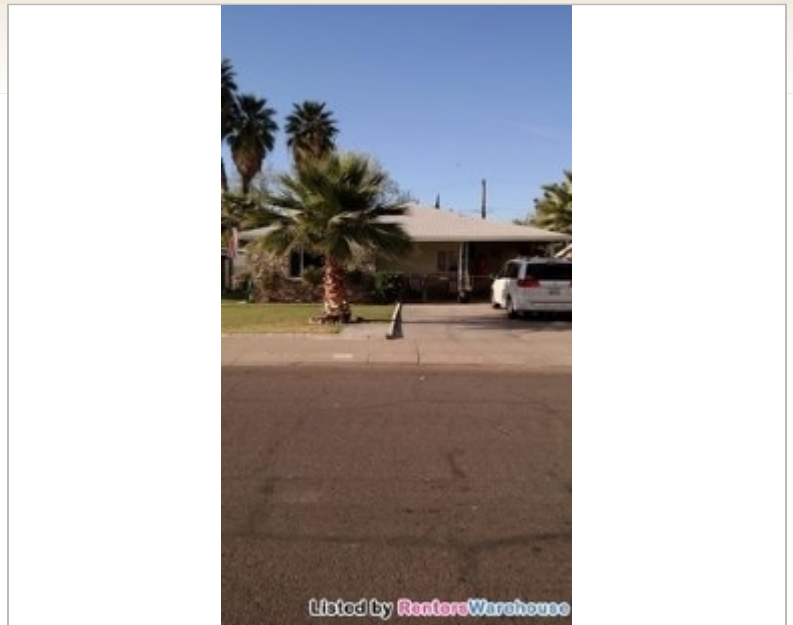

Charming Home in Central Mesa

(480) 529-8475

648 W 1st St
Mesa, Arizona 85201

Rent: \$1,100.00 **Size:** 1300 SqFt

3 Beds 1.5 Baths Single Family House

Deposit: \$1,100.00 USD

For more information:

<http://www.RWArizona.com>

Property Description

You don't want to miss the charming home in the center of Mesa. It features 3 bedrooms, 1 1/2 bathrooms, hardwood floors and lots of storage. The large family room opens up the kitchen and leads into the laundry room. Down the hall you will find 3 bedrooms including a huge master. The back yard features grass and citrus trees and there is a sizable storage shed to the side of the home. Curb appeal abounds with the stone work on the front of the home and a beautifully landscaped yard. Rent is \$1100/ month plus tax and deposit is \$1100. Please call or text Becky at 480-529-8475 to set up a showing of this beautiful home.