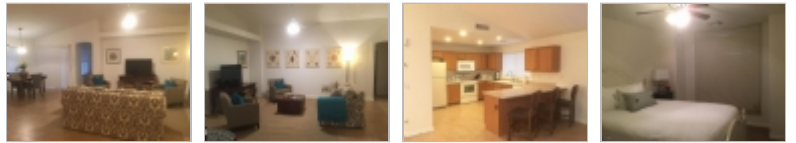

Surpsrise Furnished home

Email Only

13430 W Port Au Prince Ln
Surprise, Arizona 85379-6559

Rent: \$2,250.00 **Size:** 1412 SqFt

3 Beds **2** Baths **Single Family House**

Deposit: \$1,500.00 USD

Property Description

MOVE IN READY HOME IN QUIET ROSEVIEW....OPEN FLOOR PLAN WITH ALL THE AMMENITIES...NEAR SHOPPING AND RESTAURANTS...

Restrictions

Dogs: No Dogs
Cats: No Cats
Smoking: No Smoking

Lease Details

12 Months
Date Available: Immediately