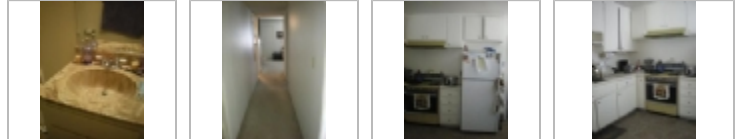

\$1000.00 off 1st MONTH RENT COUNTRY LIVING 4 BEDRO

6196597079

10165 MARCELLA CT. - 10165
Santee, California 92071

Rent: \$1,925.00 **Size: 1186 SqFt**

4 Beds 2 Baths Single Family House

Deposit: \$1,970.00 USD

For more information:

www.goldenmanagement.com

Property Description

See more details at
<http://goldenmgmt.appfolio.com/listings/listings/f2600706-4261-46a8-a5ce-5403f6c9db69> Just painted, new carpet, stove, central A/C, near Santee Lakes. Very nice country setting on cul-de-sac. Ready now. Pet on approval. Call 619-698-6911 for an appointment.