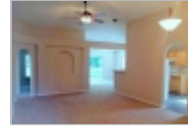

## Property Description

This home has an open floor plan with the a large living room/dining room combination. The family room has sliding glass doors that open to a large FENCED lawn. The full service kitchen features include a glass top range. The house is made for an active life style and easy entertaining. The master bath is complete with garden tub, separate shower and large walk in closet. There are ceiling fans, a two car garage with remote opener,. This home has easy access to I295 and US1 making this location an ideal starting point for work, school or play. Call for an appointment this home is priced for a quick move. LB/WH