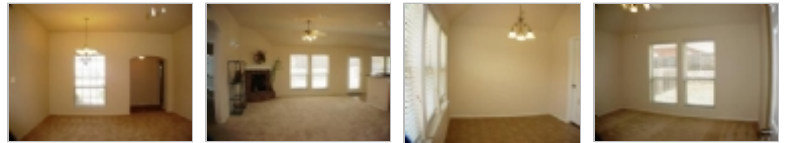

Beautiful 3/2/2 in Grand Prairie Just Minutes from Moun

972-780-5380

1624 Nashwood Drive
Grand Prairie, Texas 75051

Rent: \$1,300.00 **Size:** 1635 SqFt

3 Beds **2** Baths **Other**

Deposit: \$1,300.00 USD

Property Description

See more details at <http://c21jfp.com/appfolio.com/listings/b3887179-bcd7-4c2d-ba21-a5f44da2cc3f>
Beautiful 3/2/2 just minutes from Mountain Creek Lake! Light & bright floor plan with split bedrooms, vaulted ceilings, archways and 2-inch blinds throughout. Brick fireplace accents the living area. Open kitchen offers built-in microwave, dishwasher, disposal, stove, refrigerator and breakfast bar. Master features relaxing jetted tub with separate shower. Alarm system, sprinkler system, washer and dryer included! MUST SEE!!! Call CENTURY 21 Judge Fite Management now to schedule your personal tour! 972-780-5380