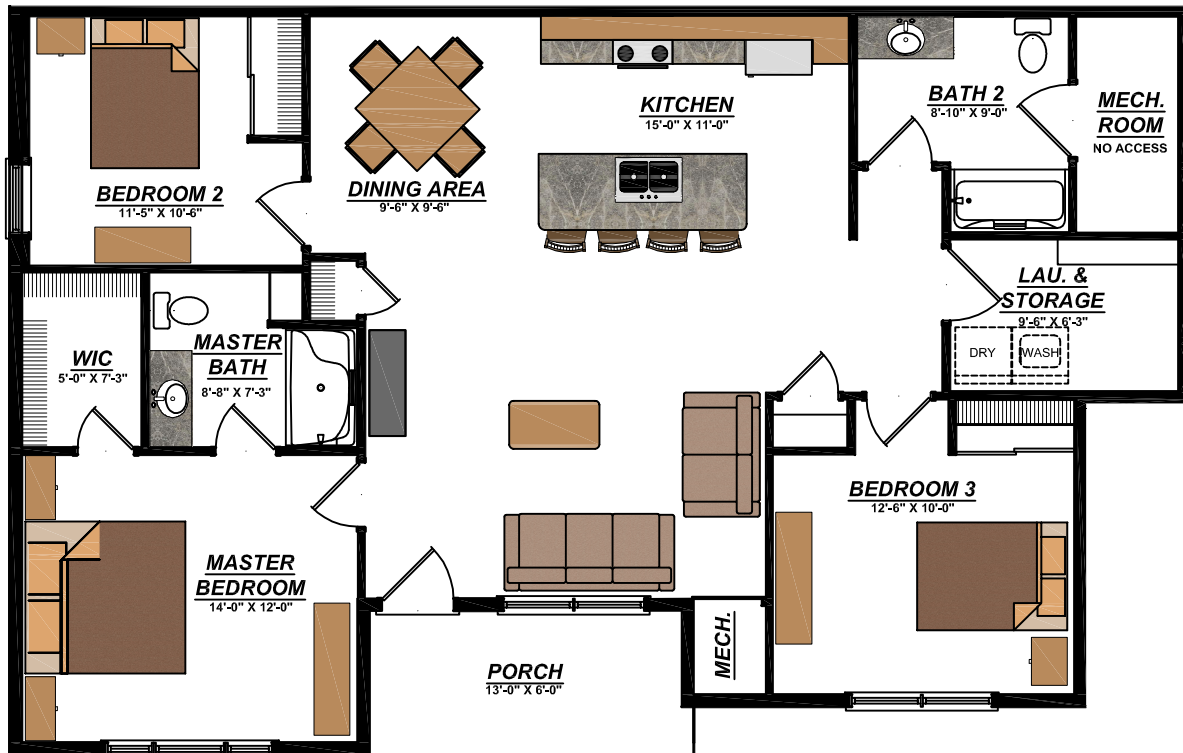

HOLLY TREE

LUXURY APARTMENT LIVING

(100 HOUCK DRIVE)

THE LILLY

- 3 Bedrooms
- 2 Baths
- 1,355 Square Feet

Luxury Level

(First Floor)

Community Amenities

Apartment Amenities

- Noise Reducing Construction
- 9 Foot High Ceilings
- Private Covered Porch/Balconies
- Large Walk-in Closets
- Full Size Washer & Dryer
- Electronic Lock Apartment Access
- Ice Maker
- Open Floor plans
- Private Entrances
- Pre-wired High Speed Cable
- Mini Blinds at all windows
- Granite Kitchen Countertops