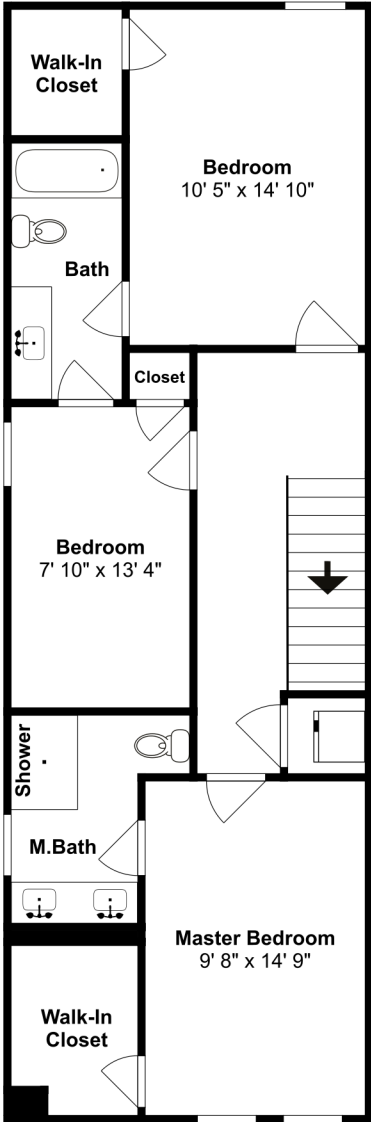

Total Livable Square Footage - 801 sq. ft.

Total Square Footage - 801 sq. ft.

Disclaimer: The floorplans depicted and the stated dimensions in this illustration are indicative only and serve as an approximation of existing structures and features. This illustration is not guaranteed to be accurate or complete. The accuracy of all information should be verified through personal inspection and/or with appropriate professionals.

Total Livable Square Footage - 777 sq. ft.

Total Square Footage - 809 sq. ft.

Disclaimer: The floorplans depicted and the stated dimensions in this illustration are indicative only and serve as an approximation of existing structures and features. This illustration is not guaranteed to be accurate or complete. The accuracy of all information should be verified through personal inspection and/or with appropriate professionals.