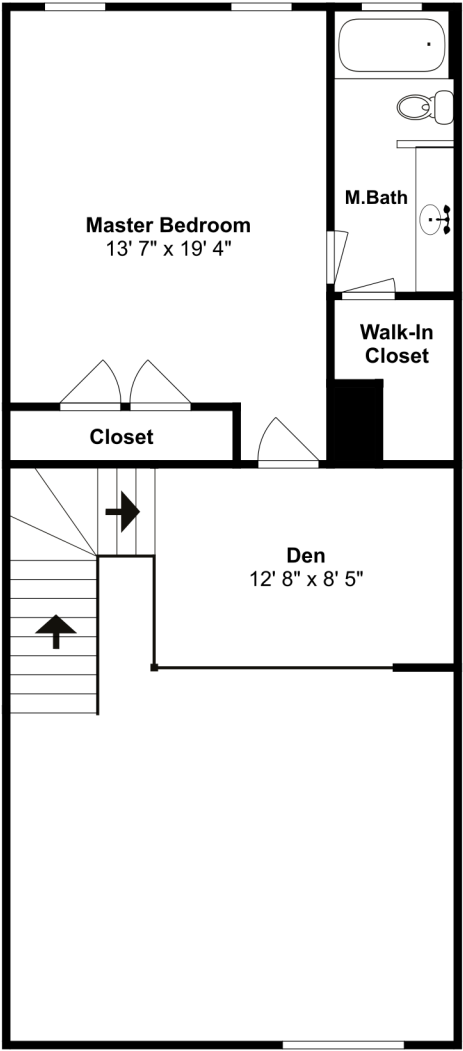

Total Finished Non GLA Square Footage - 824 sq. ft.

Total Unfinished Square Footage - 74 sq. ft.

Total Square Footage - 953 sq. ft.

GLA Square Footage - 560 sq. ft.
Total Finished Non GLA Square Footage - 0 sq. ft.
Total Unfinished Square Footage - 0 sq. ft.
Total Square Footage - 560 sq. ft.

Wood Deck

GLA Square Footage - 947 sq. ft.
Total Finished Non GLA Square Footage - 0 sq. ft.
Total Unfinished Square Footage - 0 sq. ft.
Total Square Footage - 947 sq. ft.

Disclaimer: The floorplans depicted and the stated dimensions in this illustration are indicative only and serve as an approximation of existing structures and features. This illustration is not guaranteed to be accurate or complete. The accuracy of all information should be verified through personal inspection and/or with appropriate professionals.