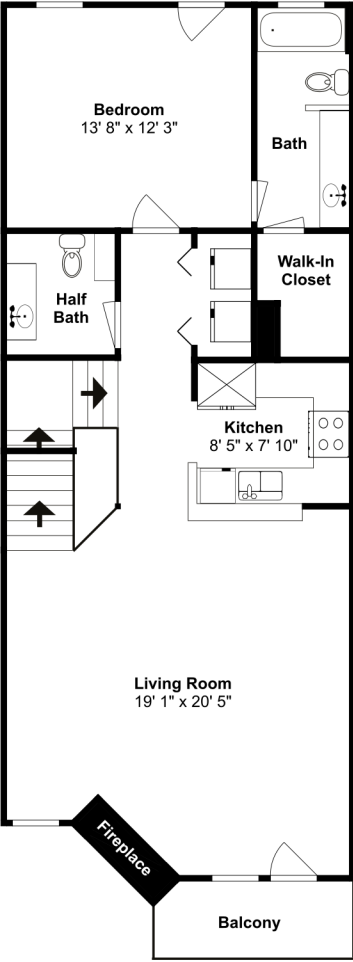

Total Finished Non GLA Square Footage - 824 sq. ft.

Total Unfinished Square Footage - 74 sq. ft.

Total Square Footage - 953 sq. ft.

GLA Square Footage - 560 sq. ft.
Total Finished Non GLA Square Footage - 0 sq. ft.
Total Unfinished Square Footage - 0 sq. ft.
Total Square Footage - 560 sq. ft.

Wood Deck

GLA Square Footage - 947 sq. ft.
Total Finished Non GLA Square Footage - 0 sq. ft.
Total Unfinished Square Footage - 0 sq. ft.
Total Square Footage - 947 sq. ft.

Disclaimer: The floorplans depicted and the stated dimensions in this illustration are indicative only and serve as an approximation of existing structures and features. This illustration is not guaranteed to be accurate or complete. The accuracy of all information should be verified through personal inspection and/or with appropriate professionals.