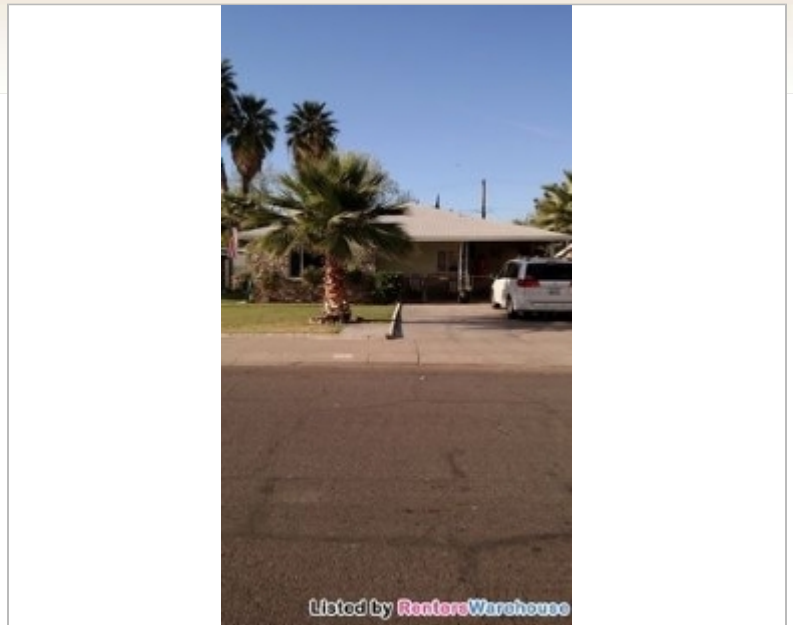

# Charming Home in Central Mesa

**(480) 529-8475**

648 W 1st St  
Mesa, Arizona 85201

**Rent: \$1,100.00** **Size:** 1300 SqFt

**3 Beds 1.5 Baths Single Family House**

**Deposit:** \$1,100.00 USD

For more information:

## Property Description

You don't want to miss the charming home in the center of Mesa. It features 3 bedrooms, 1 1/2 bathrooms, hardwood floors and lots of storage. The large family room opens up the kitchen and leads into the laundry room. Down the hall you will find 3 bedrooms including a huge master. The back yard features grass and citrus trees and there is a sizable storage shed to the side of the home. Curb appeal abounds with the stone work on the front of the home and a beautifully landscaped yard. Rent is \$1100/ month plus tax and deposit is \$1100. Please call or text Becky at 480-529-8475 to set up a showing of this beautiful home.