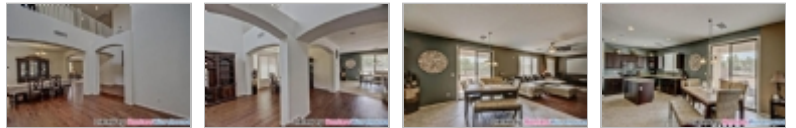

<http://www.RWArizona.com>

Property Description

AVAILABLE ASAP!! This stunning home is located in gated community of Silva Mountain Ranch featuring an open eat-in kitchen with island and granite countertops, SS appliances, Washer/Dryer, living room, family room, formal dining, vaulted ceilings, archways, hardwood floors and tile throughout. No pets! This will not last long! SHOWINGS MUST BE BOOKED ONLINE @ <https://showmojo.com/l/cb7c6840d6> CALL TO SUBMIT AN APPLICATION AND HOLD DEPOSIT ON THIS PROPERTY. SHOWINGS WILL NOT BE BOOKED VIA PHONE!