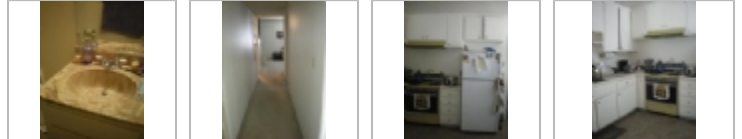

# \$1000.00 off 1st MONTH RENT COUNTRY LIVING 4 BEDRO

**6196597079**

10165 MARCELLA CT. - 10165  
Santee, California 92071

**Rent: \$1,925.00** **Size: 1186 SqFt**

**4 Beds 2 Baths Single Family House**

**Deposit: \$1,970.00 USD**

## Property Description

See more details at  
<http://goldenmgmt.appfolio.com/listings/listings/f2600706-4261-46a8-a5ce-5403f6c9db69> Just painted, new carpet, stove, central A/C, near Santee Lakes. Very nice country setting on cul-de-sac. Ready now. Pet on approval. Call 619-698-6911 for an appointment.