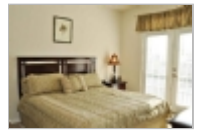

Spacious One Bedroom With A Study Available Now

281.208.4470

2815 Cypress Point Drive
Missouri City, Texas 77459

Rent: $1,269.00 Size: 815 SqFt

1 Beds 1 Baths Apartment

Deposit: $250.00 USD
Deposit holds the unit for you.

Application Fee: $35.00 USD

Included Utilities:
No Utilities Included

Heat Type:
Electric

Schools: N/a

Property Description

Plantation at Quail Valley: The Bellaire- Affordable Luxury...Welcome Home!
2815 Cypress Point Dr, Missouri City, TX 77459
$1,269/mo

KEY FEATURES

Year Built: 2005
Sq Footage: 815 sqft./Great corner location!
Bedrooms: 1 Bed
Bathrooms: 1 Bath
Lease Duration: 1 Year (See Details Below)
Deposit: $250
Pets Policy: Cats & Dogs OK
Laundry: Connections In Unit
Parking: Guest parking
Property Type: Apartment

DESCRIPTION

Plantation at Quail Valley is a unique independent-living community that provides affordable, but luxurious, apartment homes for those 55 years and better. Nestled in a quiet residential neighborhood, it offers a wide menu of services and amenities for active seniors. Residents can relax on their private patios and balconies that overlook beautiful courtyards. Transportation, meals, trips, classes and a wide variety of social activities are available at your choice.

RENTAL FEATURES

Elevators in each building
Living room
Range / Oven
Refrigerator
Dishwasher
Garbage disposal
Balcony, Deck, or Patio
Air conditioning
Ceiling fans
Cable-ready